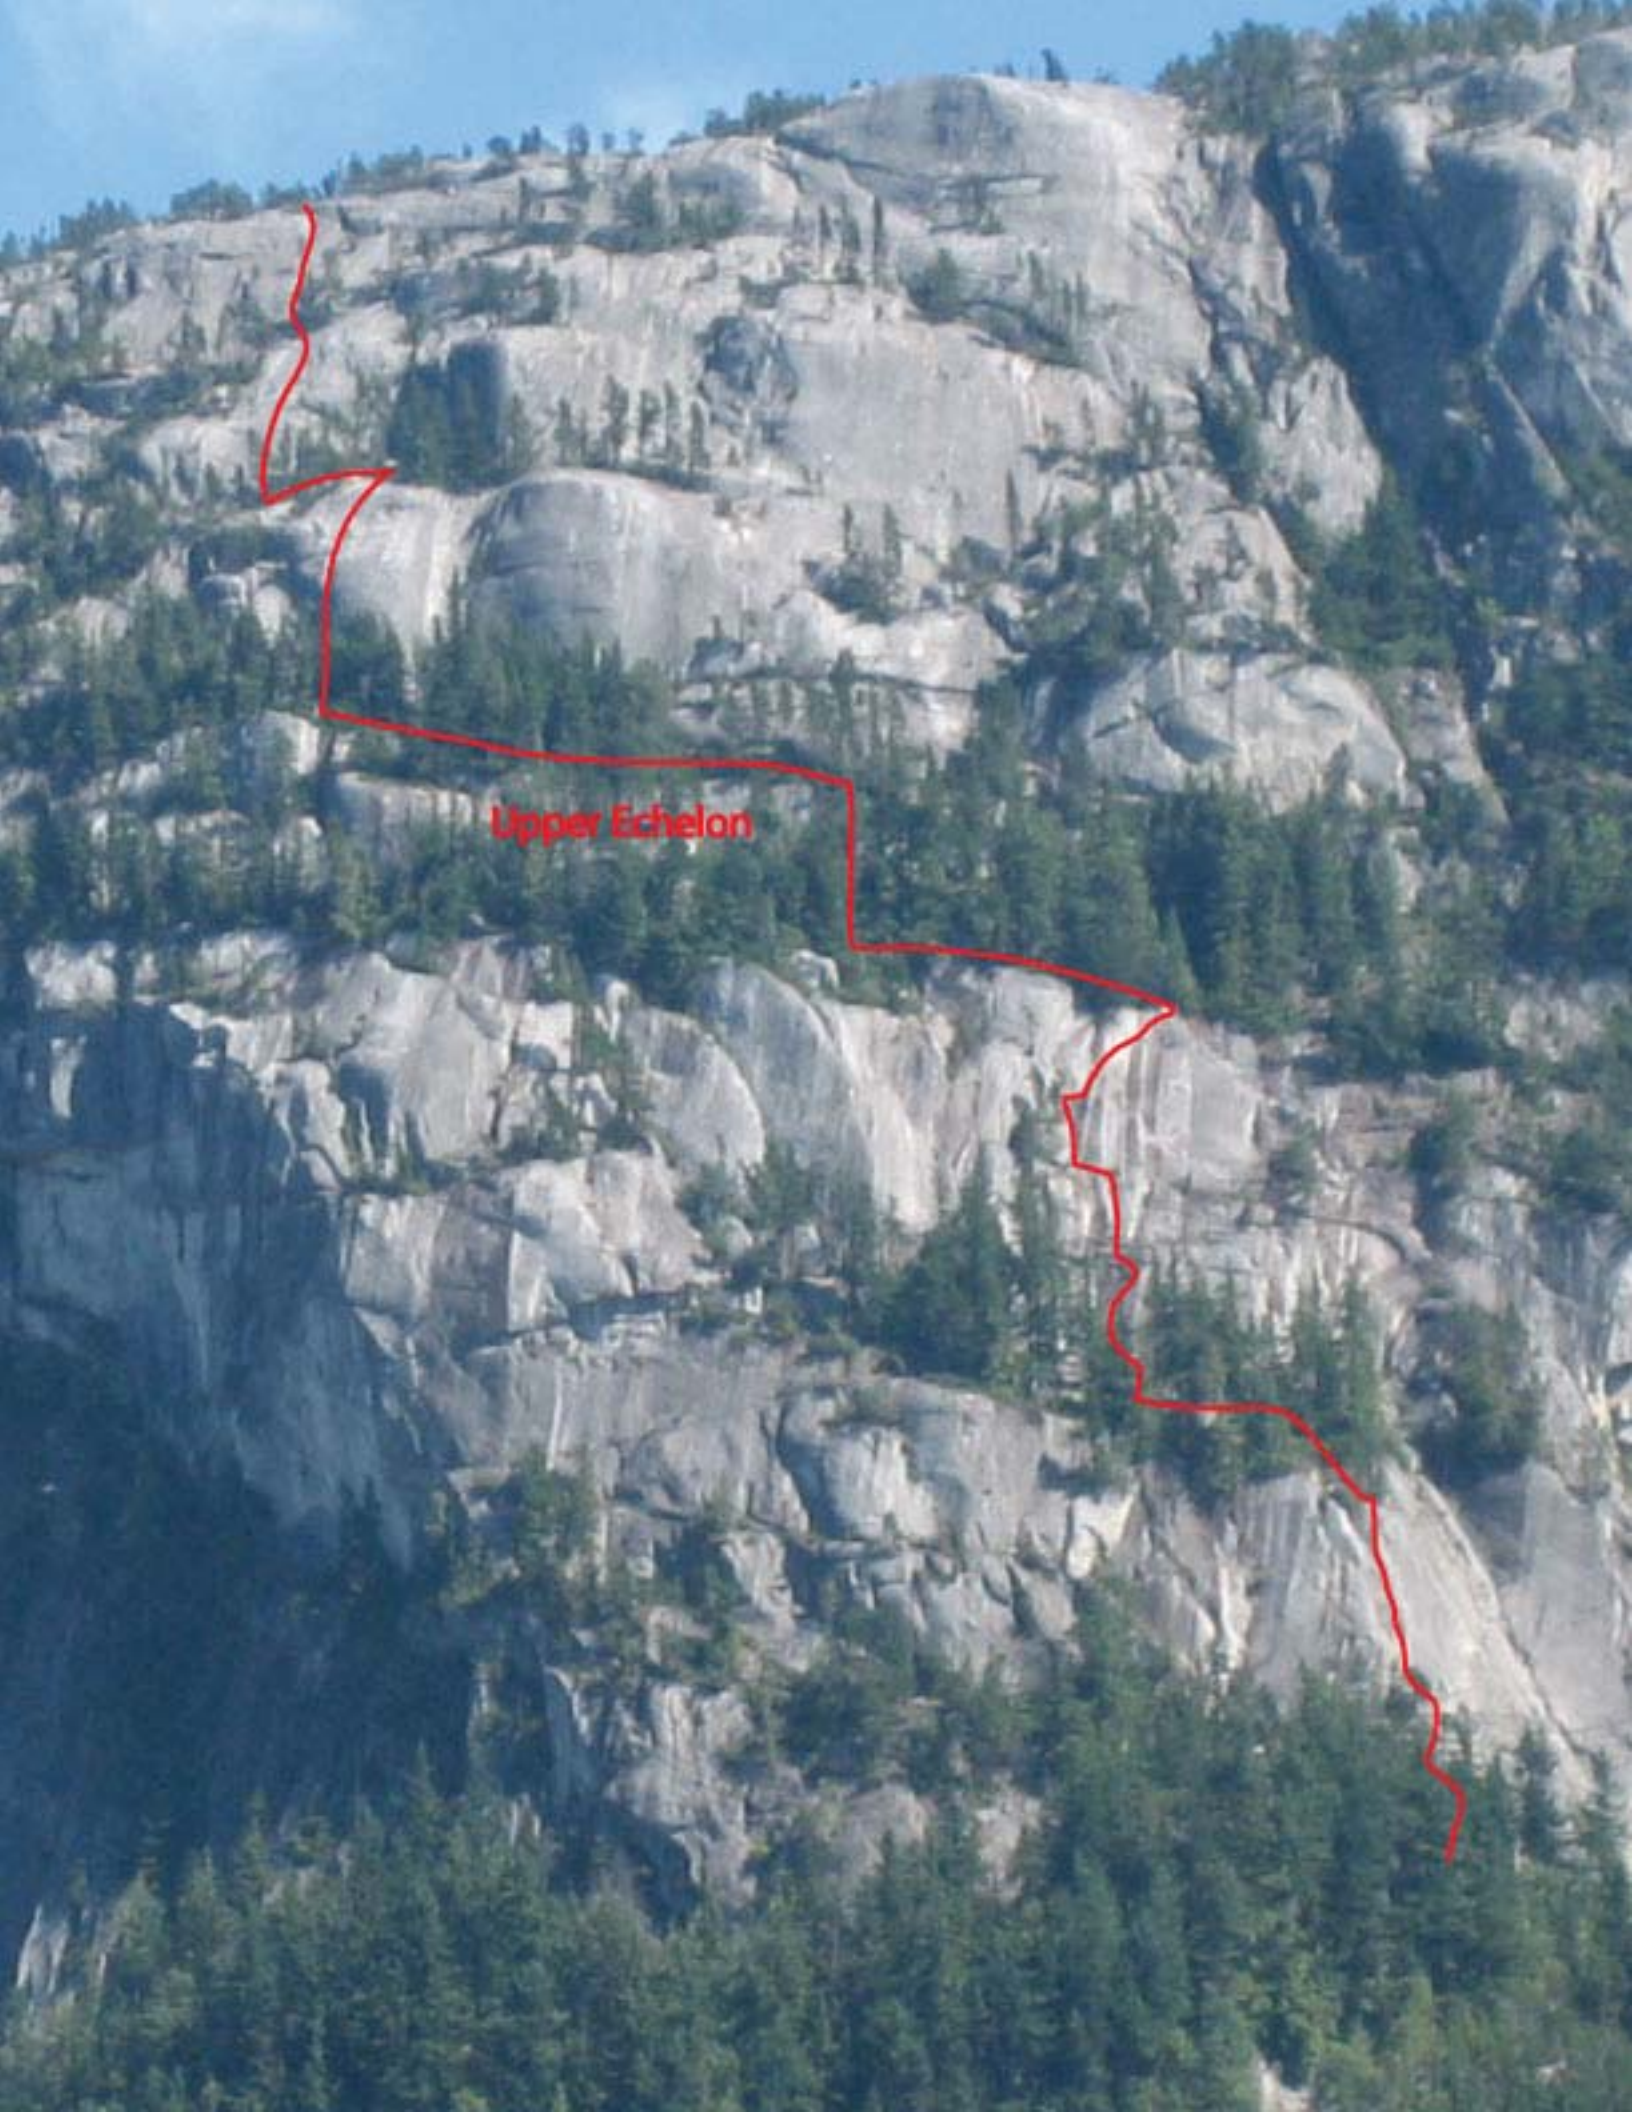

Upper Echelon

5.10c 8p

FFA: Ryan Kurytnik & Dave Brayden
August 2, 2007

- Start 15m left of the *Ultimate Everything* on a higher ledge accessed by a short gully with a fixed line
- Gear: nuts to #4 Camalot with double TCUs and #1 and #2 Camalots
- All anchors are rappel equipped
- Descending would require two 50m ropes
- Pitch 6 is located 70m left from the anchors of pitch 5

Upper Echelon